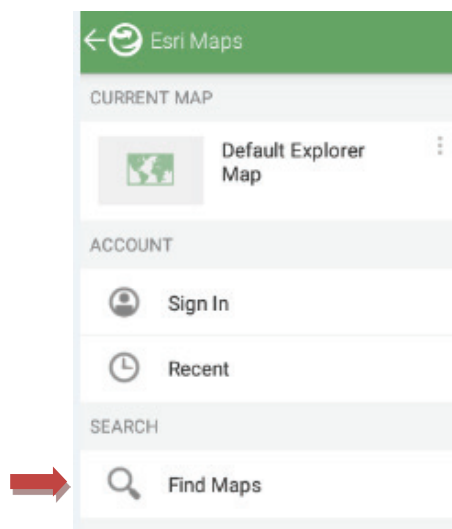

Android Free Map App Download Instructions

1) Go to Google Play Store and search for **Explorer for ArcGIS** and **Install** it for free.

2) When the first screen comes up, at the bottom choose **Continue Without Signing In**.

3) Select **ESRI Maps** in the **upper left menu** and choose **Find Maps** next to the magnifying glass.

4) Search for **TVA Undeveloped Recreation Map**.

5) If there are two choices, **click** the second small map image to view the correct map named **TVA Undeveloped Recreation Map**. (The TVA Undeveloped Recreation Lands option will be retired.)

6) Click on the small map image to view the map.

The following is an explanation of the buttons on the Android Explorer app:

	View the Map Legend and Layers	
	Zoom to your current GPS location	
	Search for a location (such as Dayton, TN)	